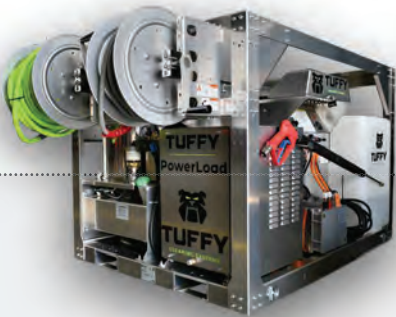

100% ELECTRIC PRESSURE WASHER

Introducing the Tuffy PowerLoad Battery Powered Pressure Washer, a game-changer in the world of industrial pressure washing equipment. With a focus on sustainability and innovation, this powerhouse stands out as a solution for the eco-conscious industrial cleaning industry.

Scan To See The Tuffy Powerload →

All Electric

Zero Emissions

Battery Powered

TUFFY POWERLOAD Electric Pressure Washer

- Full Day Of Work On A Single Charge
- Designed To Fit Any Half Ton Pickup Box (64" L x 48" W)
- Diesel Hot Water Burner Available
- 100 Gallon Water Tank

200 Gal.

Trailer Mounted

- Aluminum Tandem Axle Trailer With Electric Brakes
- 200 Gallon Tank
- 2 Hose Reels With 100 Ft Of High Pressure Hose & 100 Ft Of Inlet Fill Hose
- Diesel Heated Coil Is Cool To The Touch To Prevent Burns

KEY FEATURES

- Integrated Charging System
 - Full Charge In 6.5 Hours (230v)
 - Charge On Standard Outlets
 - Water Conserving Modes
 - Multiple Flow And Pressure Settings To Optimize Your Cleaning Needs
 - Up To 4 GPM At 4000 PSI
 - 100 Gal Water Tank With Automatic Fill
 - Aluminum Construction
 - Low Water Shutdown
- Standard Accessories Include:**
- Low Pressure Fill Hose & Hose Reel
 - High Pressure Fill Hose & Hose Reel
 - Wand, Trigger Gun, & Nozzle Set